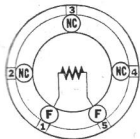

Sylvania

TYPES 46A1, 46B1

(FOR MAJESTIC SETS)

BALLAST TUBES

CHARACTERISTICS

Type	46A1	46B1
Filament Voltage	46.1	46.1 Volts
Filament Current	0.4	0.3 Ampere
Maximum Over-all Length		4 1/4"
Maximum Diameter		1 3/8"
Bulb		ST-12
Base—Small 5-Pin		5-7

NOTE: Refer to section on Ballast Tubes.